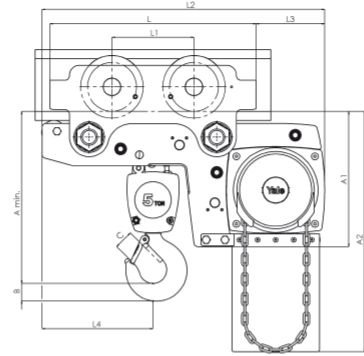

Model Yalelift LHP/LHG, 5.000 kg, çiftli